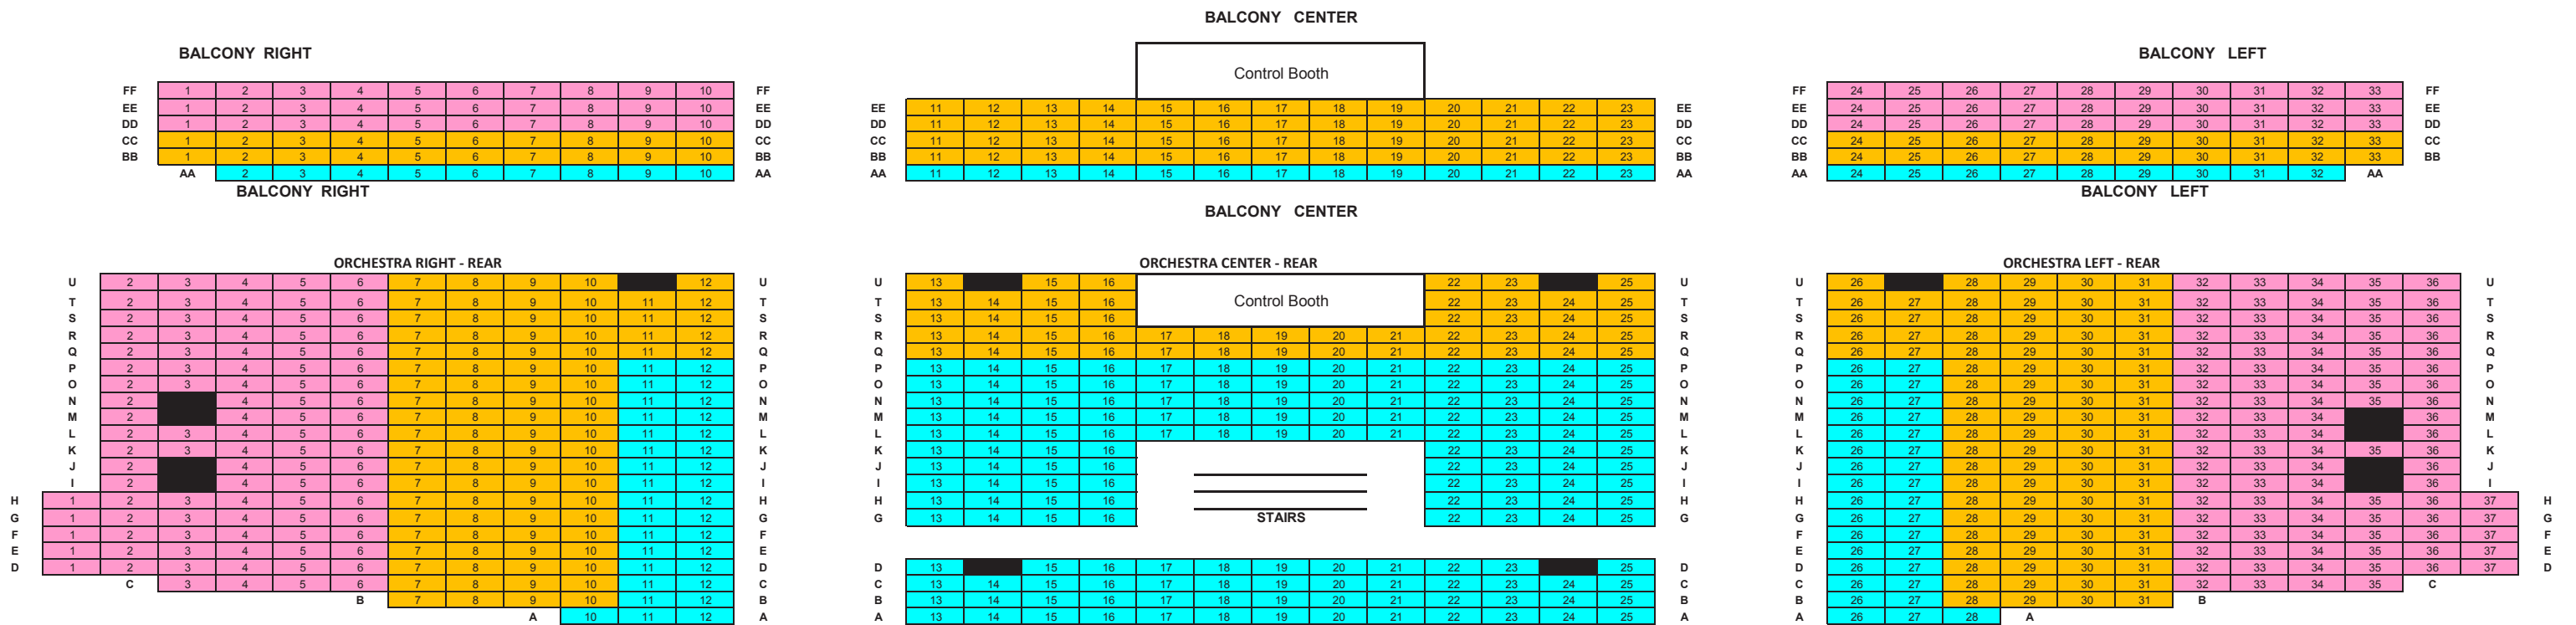

The Palladium Theater - St. Petersburg

Price sections

- \$45 A Price = Blue
- \$30 B Price = Orange
- \$15 C Price = Pink