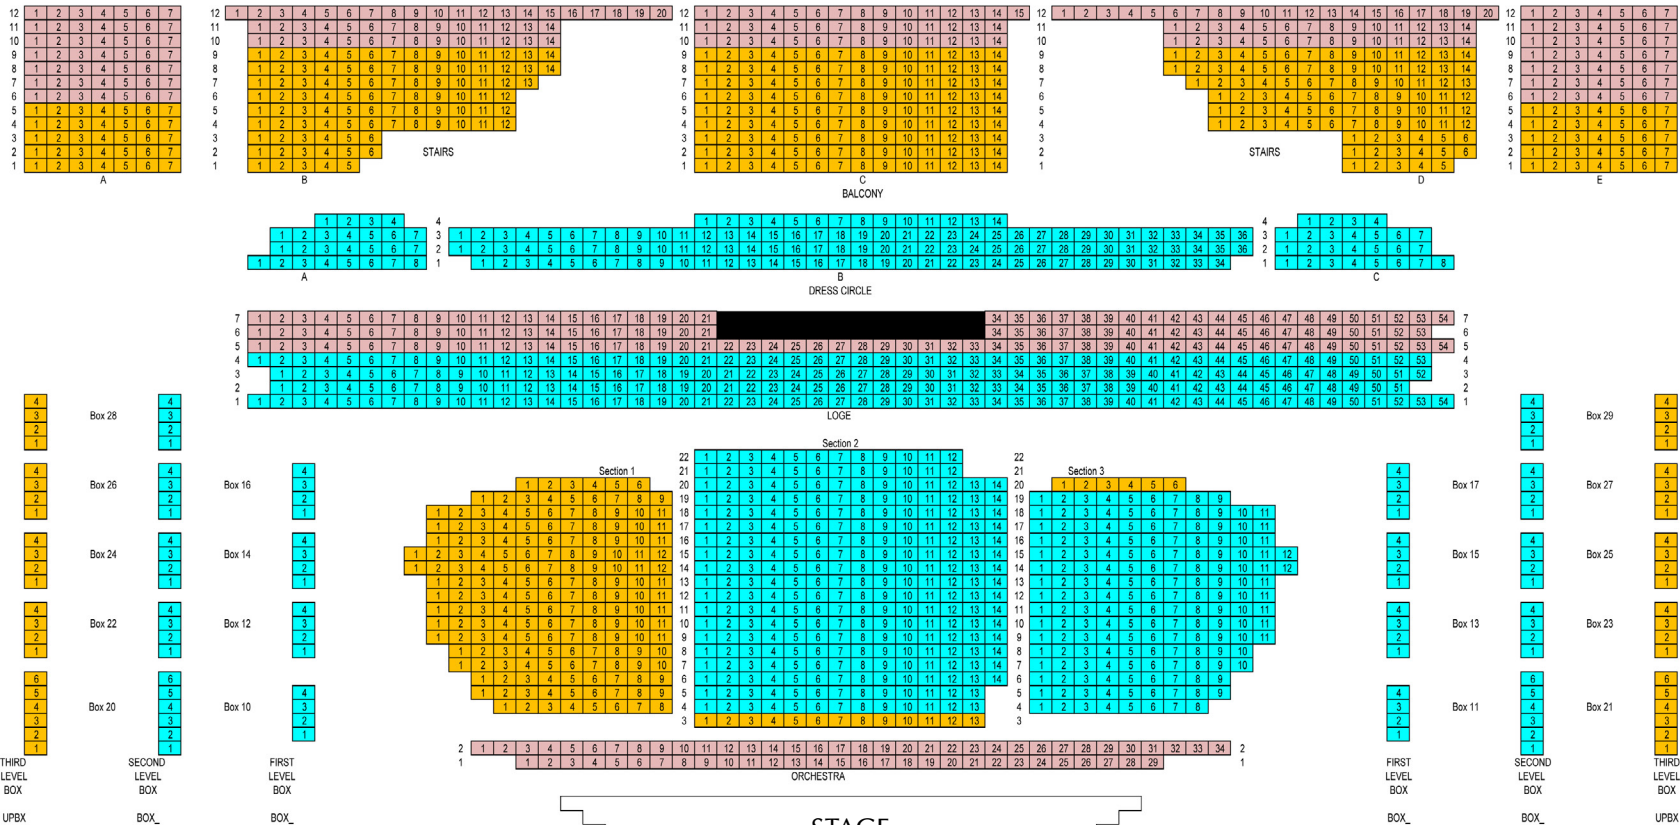

# Seating charts

## Progress Energy Center for the Arts, Mahaffey Theater, St. Petersburg Masterworks and Raymond James Pops Seating

**\$45** A  
**\$30** B  
**\$15** C

**PROGRESS ENERGY CENTER**  
**FOR THE ARTS**  
MAHAFFEY THEATER

STAGE

FIRST LEVEL BOX

SECOND LEVEL BOX

THIRD LEVEL BOX

BOX\_

BOX\_

UPBX

THIRD LEVEL BOX

SECOND LEVEL BOX

FIRST LEVEL BOX

UPBX

BOX\_

BOX\_